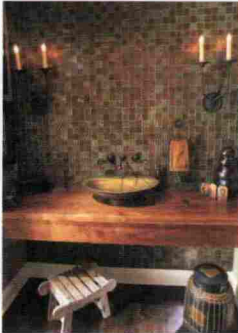

SURFACING

Artisan Group's Reclaimed line of Heritage Wood countertops recycles wood from original sources, including barns, factories, warehouses, textile mills, and other commercial buildings. Great for the environment, each material has its own unique characteristics that add warmth to countertops, bathrooms, and more. The eco-friendly countertops are offered in stylish designs and are customizable with 24 species and 29 edge choices. **Heritage Wood Reclaimed countertops by Artisan Group. Circle 229.**
www.artisan-counters.com
(512) 263-7625